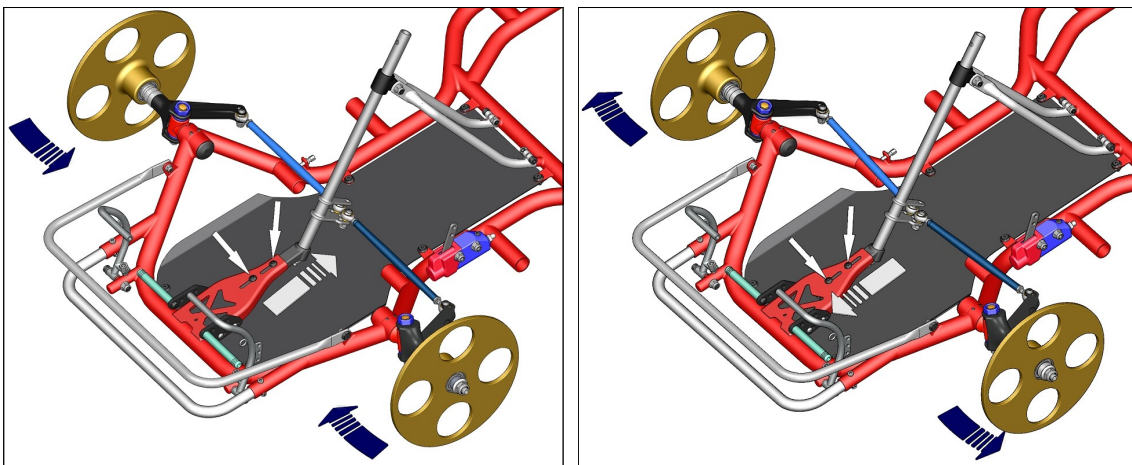

Direction Slider

Quick Toe Adjust System

features

- 10mm Toe in/out adjustment without loosen tie rod nuts.
- Slider fixed on new laminated steering shaft bottom bracket
- Quick and easy set up for all weather conditions.