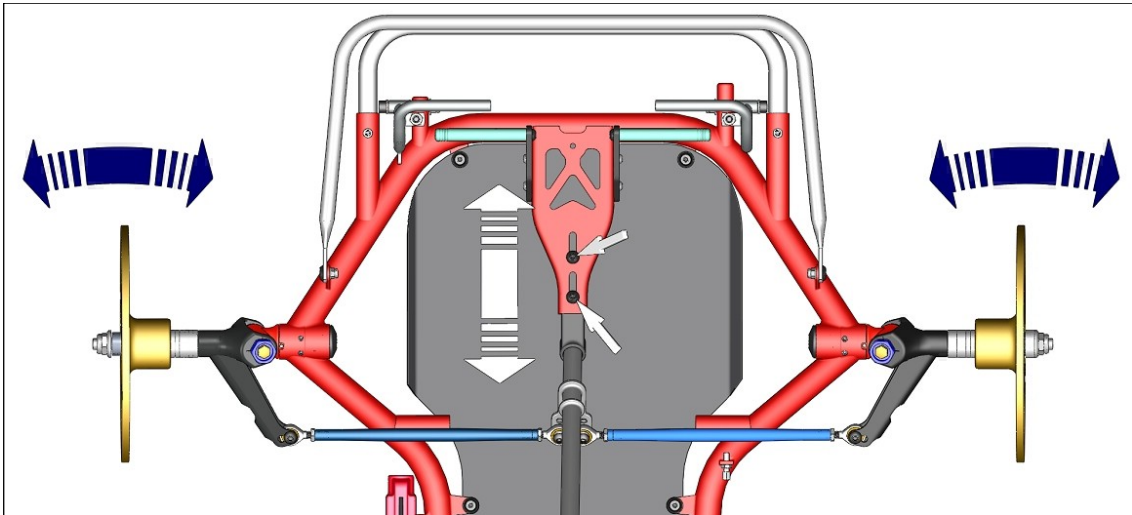

Direction Slider

Quick Toe Adjust System

features

- 10mm Toe in/out adjustment without loosen tie rod nuts.
- Slider fixed on new laminated steering shaft bottom bracket
- Quick and easy set up for all weather conditions.